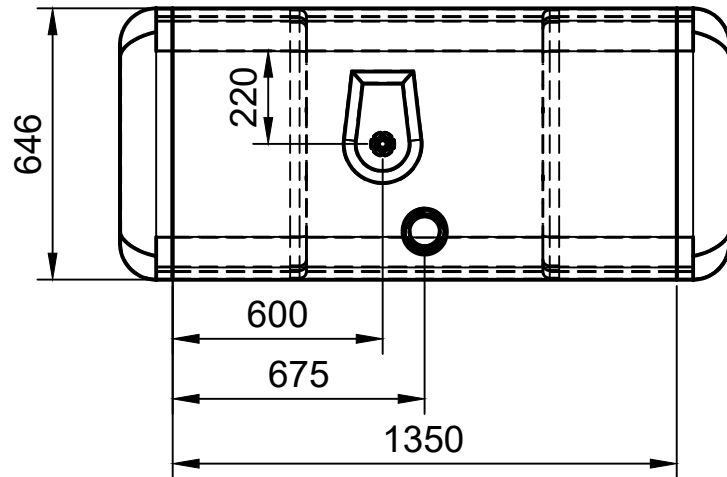

A (1:8)

1/2" MALE-FEMALE TREAD

MERCEDES OEM : A9604706002

KOCAELI METAL DEPO
 +902623711442-46
 gokhan.tunali@kmd.com.tr
 www.kmd.com.tr

TITLE:
 695X646X1600 MERCEDES FUEL TANK

PRODUCT CODE: 7065160001	DATE:	LITER: 600 L
-----------------------------	-------	-----------------

DRAWN :	MATERIAL:		
APPROVED:	WEIGHT :	DWG NO:	
CUSTOMER:	SCALE : 1:18	SHEET 1 OF 1	A4